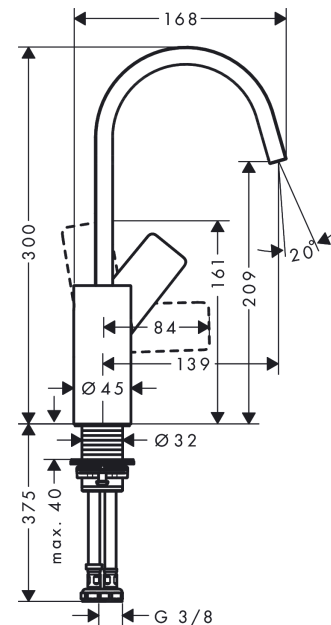

Vivenis

Single lever basin mixer 210 with swivel spout without waste set

Surfaces: **Matt Black** Article Number: **75032670**

Description

product features

- ComfortZone 210
- projection 139 mm
- swivel range 120°
- spray type: WaterfallStream
- maximum flow rate at 3 bar: 5 l/min
- ceramic cartridge
- temperature limitation adjustable
- suitable for continuous flow water heaters
- connection type: G 3/8 connections
- connection dimension: DN15

Technology

Design awards

reddot winner 2021

Product image

Scale drawing

Flowchart

Vivenis
Single lever basin mixer 210 with swivel spout without waste set
 Surfaces: **Matt Black** Article Number: **75032670**

Exploded Drawing

Year of production: >06/21

Vivenis**Single lever basin mixer 210 with swivel spout without waste set**Surfaces: **Matt Black** Article Number: **75032670****Spare part list**

Year of production: >06/21

Pos.	Description	Article Number	Price	PU
1	spout cpl.	94304670	-	1
2	spray former	94275000	-	1
3	O-ring 30x1,5	98433000	-	1
4	O-ring 8x2	98112000	-	1
5	plug	93087000	-	1
6	screw	93088000	-	1
7	handle	94305670	-	1
8	screw cover	93735610	-	1
9	flange	93737670	-	1
10	nut	92926000	-	1
11	O-ring 29x2	98391000	-	1
12	O-ring 25x1,5	98146000	-	1
13	cartridge, assy	93760000	-	1
14	seal	93383000	-	1
15	flat seal	98749000	-	1
16	O-ring 24x2	98388000	-	1
17	O-ring 26x1,5	98390000	-	1
18	fixing set (Ø 32)	13961000	-	1
19	lever collar	97548000	-	1
20	connection hose 450 mm M8x0,75 G3/8	97206000	-	1
21	O-ring 6,6x1,6	93019000	-	1
a	fixation extension 35 mm	13898000	-	1