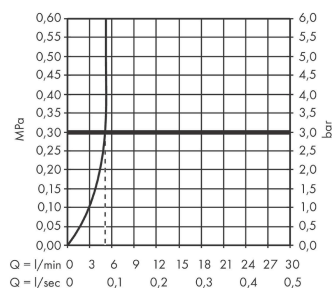

Vivenis

Single lever basin mixer 210 with swivel spout without waste set

Surfaces: **Matt Black** Article Number: **75032670**

Description

product features

- ComfortZone 210
- projection 139 mm
- swivel range 120°
- spray type: WaterfallStream
- maximum flow rate at 3 bar: 5 l/min
- ceramic cartridge
- temperature limitation adjustable
- suitable for continuous flow water heaters
- connection type: G 3/8 connections
- connection dimension: DN15

Technology

Design awards

reddot winner 2021

Product image

Scale drawing

Flowchart

Vivenis
Single lever basin mixer 210 with swivel spout without waste set
 Surfaces: **Matt Black** Article Number: **75032670**