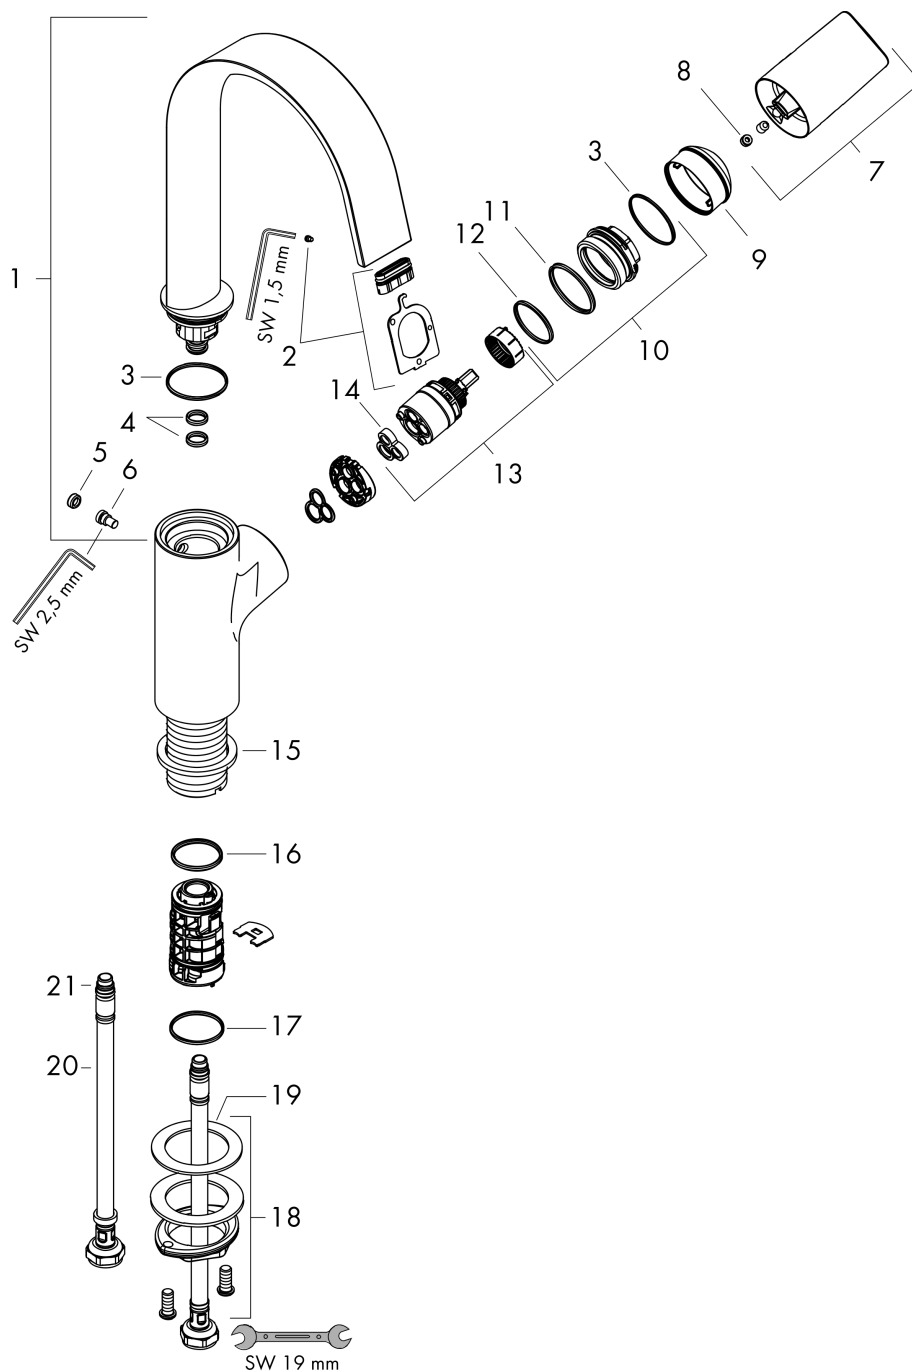

Vivenis

Single lever basin mixer 210 with swivel spout without waste set

Surfaces: **Matt Black** Article Number: **75032670**

Description

product features

- ComfortZone 210
- projection 139 mm
- swivel range 120°
- spray type: WaterfallStream
- maximum flow rate at 3 bar: 5 l/min
- ceramic cartridge
- temperature limitation adjustable
- suitable for continuous flow water heaters
- connection type: G 3/8 connections
- connection dimension: DN15

Technology

Design awards

reddot winner 2021

Product image

Scale drawing

Flowchart

Vivenis
Single lever basin mixer 210 with swivel spout without waste set
 Surfaces: **Matt Black** Article Number: **75032670**

Exploded Drawing

Year of production: >06/21

Vivenis**Single lever basin mixer 210 with swivel spout without waste set**Surfaces: **Matt Black** Article Number: **75032670****Spare part list**

Year of production: >06/21

Pos.	Description	Article Number	Price	PU
1	spout cpl.	94304670	-	1
2	spray former	94275000	-	1
3	O-ring 30x1,5	98433000	-	1
4	O-ring 8x2	98112000	-	1
5	plug	93087000	-	1
6	screw	93088000	-	1
7	handle	94305670	-	1
8	screw cover	93735610	-	1
9	flange	93737670	-	1
10	nut	92926000	-	1
11	O-ring 29x2	98391000	-	1
12	O-ring 25x1,5	98146000	-	1
13	cartridge, assy	93760000	-	1
14	seal	93383000	-	1
15	flat seal	98749000	-	1
16	O-ring 24x2	98388000	-	1
17	O-ring 26x1,5	98390000	-	1
18	fixing set (Ø 32)	13961000	-	1
19	lever collar	97548000	-	1
20	connection hose 450 mm M8x0,75 G3/8	97206000	-	1
21	O-ring 6,6x1,6	93019000	-	1
a	fixation extension 35 mm	13898000	-	1